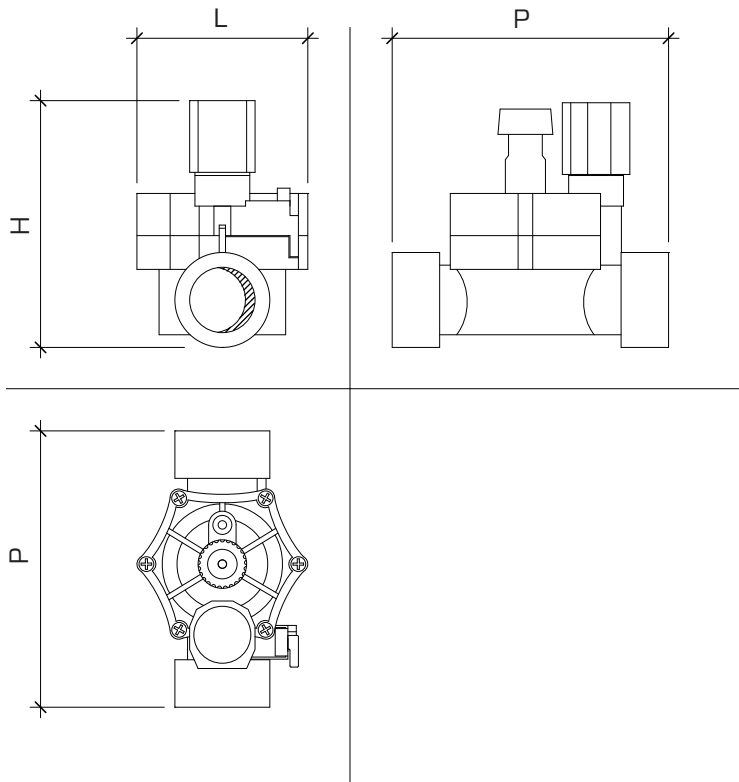

This line of electric valves can count on 8 (eight) versions, 4 (four) without flow control, 4 (four) with flow control, from 3/4" up to 1" with the male thread or the female thread and even with the unique Rain solution of the union connection.

N.B.: RN155 PLUS valves are also available in NPT thread for all the american and latin-american markets.

TECHNICAL FEATURES

- 1 Bleed handle for manual opening integrated in valve body
- 2 Different threads available: male, female, union
- 3 Single piece co-injected diaphragm
- 4 Flow control adjustment handle available

Dimensions

	3/4" M	1" M	1" F	1" M x U
H	11.5	11.5	11.5	11.5
P	13.1	13.1	13.1	13.9
L	8.1	8.1	8.1	8.1

Technical Features

- PA 6 30% fiberglass
- Single-piece diaphragm for reliable leak-free valve closing
- Self cleaning stainless-steel metering pin
- Stainless-steel diaphragm differential spring for smooth closing
- Solenoid certificate CE, IP 68 9
- PN12 tested piece by piece at 14 bar
- Bleed handle for manual opening with internal bleed
- Energy efficient solenoid 0,2 amp, 4,8 VA