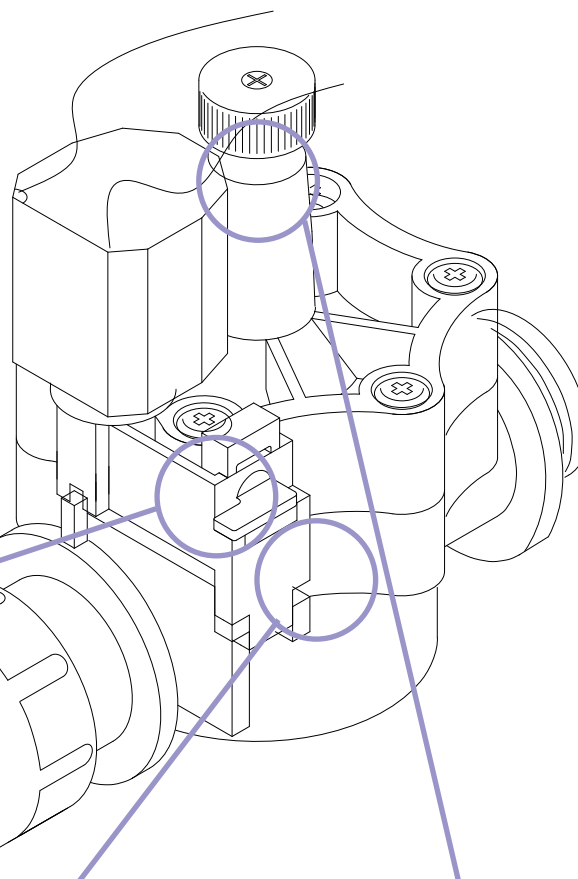

The easy manual opening integrated in the valve body, the flow control to adjust your system to the flow availability and the strong body are some of the features that make this electric valves leader in the market.

This line of electric valves can count on 8 (eight) versions, 4 (four) without flow control, 4 (four) with flow control, from 3/4" up to 1" with the male thread or the female thread and even with the unique Rain solution of the union connection.

N.B.: RN155 PLUS valves are also available in NPT thread for all the american and latin-american markets.

TECHNICAL FEATURES

- 1 Bleed handle for manual opening integrated in valve body
- 2 Different threads available: male, female, union
- 3 Single piece co-injected diaphragm
- 4 Flow control adjustment handle available

Dimensions

	3/4" M	1" M	1" F	1" M x U
H	11.5	11.5	11.5	11.5
P	13.1	13.1	13.1	13.9
L	8.1	8.1	8.1	8.1

Technical Features

- PA 6 30% fiberglass
- Single-piece diaphragm for reliable leak-free valve closing
- Self cleaning stainless-steel metering pin
- Stainless-steel diaphragm differential spring for smooth closing
- Solenoid certificate CE, IP 68 9
- PN12 tested piece by piece at 14 bar
- Bleed handle for manual opening with internal bleed
- Energy efficient solenoid 0,2 amp, 4,8 VA